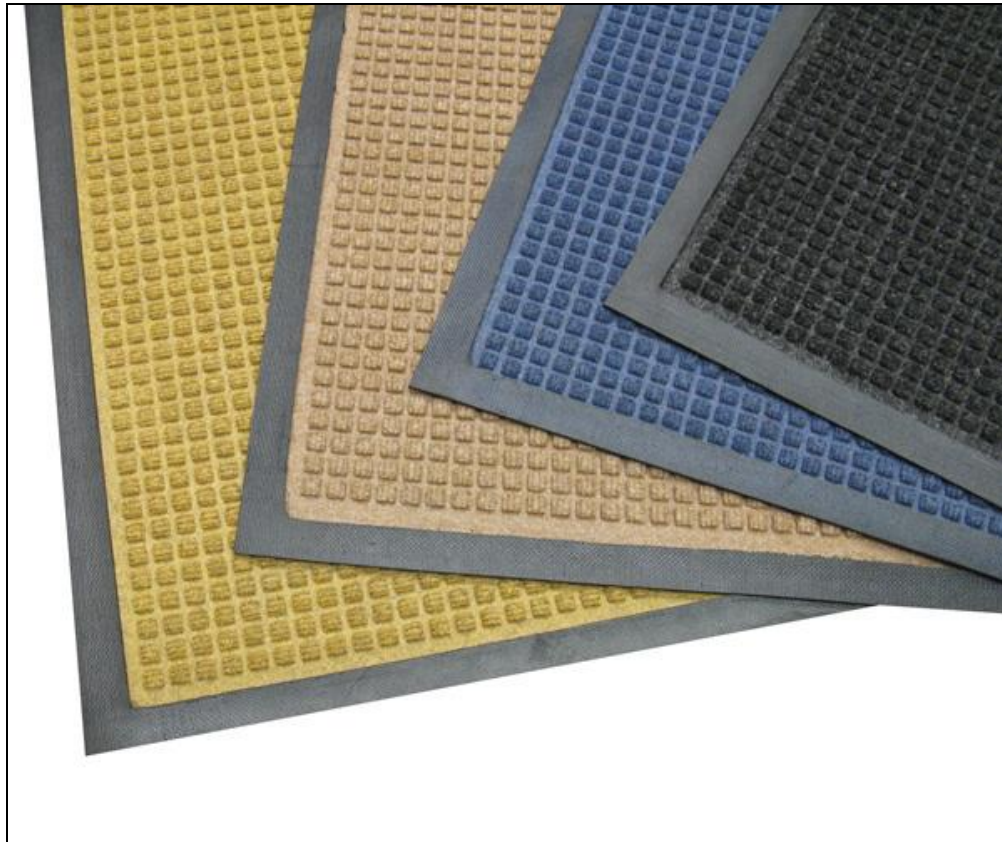

## Aqua Dam Entrance Mats

Aqua Dam Mats are both eye-catching and long-lasting, commercial-grade entry mats. Due to the floormat's high/low textured surface, Aqua Dam entrance mats expertly scrape dirt, debris and absorb moisture off of shoes.

- All Aqua Dam mats contain a durable, water-dam containment border around the perimeter that holds up to 1.5 gallons of rain and snow per square yard.
- Aqua Dam floor mats are produced with a sturdy, rubber borders that prevent dirt and water from draining off the sides and does not pose a tripping hazard.
- The top surface of each Aqua Dam mat is made with anti-static polypropylene that dries quickly and will not fade or rot, making these floormats perfect entrance mats for both indoor or outdoor environments.
- To clean the Aqua Dam Mats simply shake out, vacuum, or hose off and hang dry.

**Available Colors**

Charcoal

Dark Brown

Red Black

Solid Red

Orange

Gold

Mid Brown

Yellow

White

Medium Grey

Aquamarine

Light Green

Evergreen

Bluestone

Medium Blue